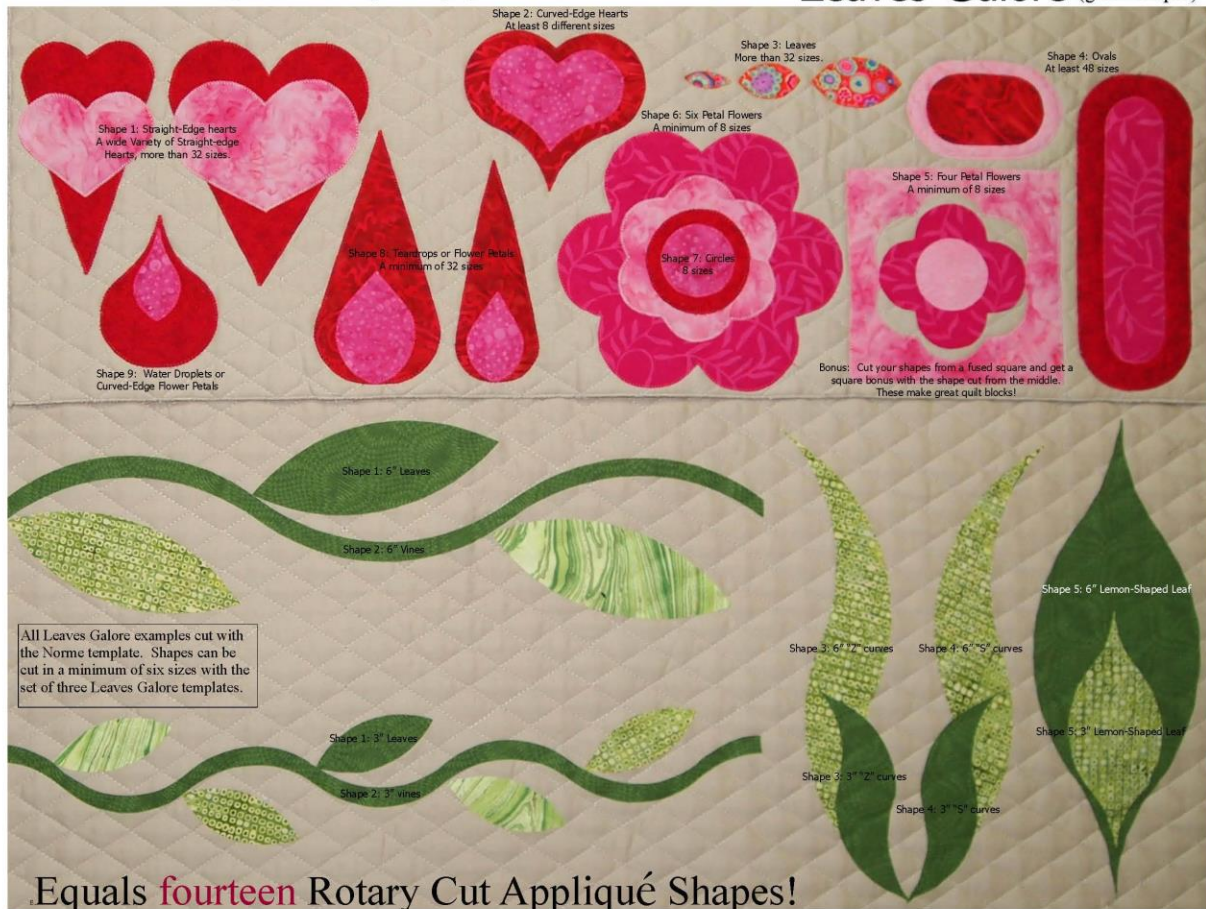

Nine shapes that can be Rotary Cut with
HEARTS & MORE™ (pink shapes)

PLUS

Five shapes that can be Rotary Cut with
Leaves Galore (green shapes)

Equals **fourteen** Rotary Cut Appliqué Shapes!

Supply list for 14 shape sample

Template Demonstration Sample

Leaves Galore

- At least a 12" x 30" pre-quilted background (SPD samples are done on purchased pre-quilted fabric), 2 or 3 coordinated pre-fused fabrics (I use green fabrics , a total of ½ yard) to make the basic Leaves Galore shapes

Hearts & More

- At least a 12" x 30" pre-quilted background (SPD samples are done on purchased pre-quilted fabric), 2 or 3 coordinated pre-fused fabrics (I use pink/red fabrics, (a total of ½ yard) to make the basic Hearts & More shapes